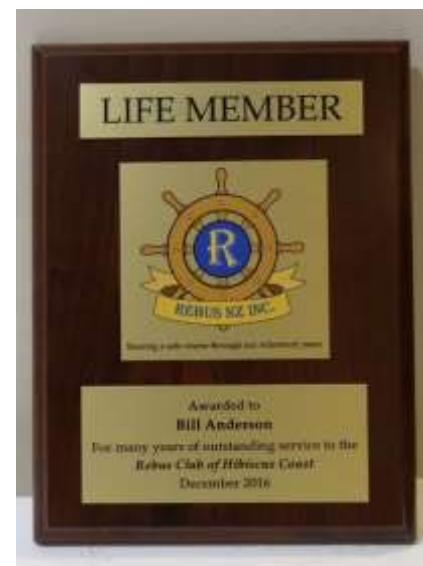

SAMPLES OF REGALIA FOR REBUS AFFILIATED CLUBS. PRICING AND ORDER FORM OBTAIN BY EMAILING - admin@rebus.nz

Pin or Brooch

These Lapel formica style Badges may be ordered with your Club name and Title of Officer as required. Rear clip.

Medallion for President's Chain

Bar with Studs – for Pres's Chain

Picture illustrates Medallion and Bars.

Ribbon can be sourced overseas.

All titles available as
Pin or Brooch